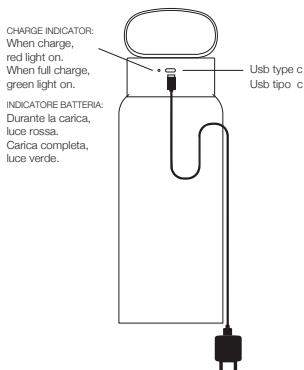

The absence of the stem create an effect as like the handle is floating.

Furthermore the handle is connected to the electrical part without visible connections respecting the minimalist dna of the lamp.

A suspended light giving warmth and cosiness on a dark evenings..”

denis guidone

ANDON
_Wireless lamp
design Denis Guidone

Dimension: 95mm x 290mm
Material: Aluminum + Glass + Acrylic
Led type: 2835
Lumen: 210lm
Watt: 10W
Battery: 4000mAh
Color Temp.: 3000K
Switch: 3 steps brightness
Charge port: Type-C
CRI: > 80
IP 40
Charging system: Charging via Micro-USB-C. USB battery
Battery life: 7/10h
Charging time: 3/5h
Controlgear: The products shall be supplied only by a 5 V Max 2A SELV LED controlgear separately approved according to IEC/EN 61347-2-13

The light source contained in this luminaire shall only be replaced by the manufacturer or his service agent or a similar qualified person.

ANDON
_Lampada senza fili
design Denis Guidone

Dimensioni: 95mm x 290mm
Materiali: Alluminio + Vetro + Acrilico
Tipo led: 2835
Lumen: 210lm
Watt: 10W
Batteria: 4000mAh
Colore Temperatura.: 3000K
Switch: 3 livelli di Luminosità
Porta di ricarica: Tipo-C
CRI: > 80
IP 40
Sistema di caricamento: Ricarica via Micro-USB-C.
Batteria USB
Durata della batteria: 7/10h
Tempo di ricarica: 3/5h
Controlgear: I prodotti devono essere alimentati solo da un alimentatore LED SELV 5 V Max 2 A approvato separatamente secondo IEC/EN 61347-2-13