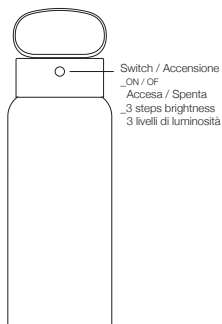

The absence of the stem create an effect as like the handle is floating.

Furthermore the handle is connected to the electrical part without visible connections respecting the minimalist dna of the lamp.

A suspended light giving warmth and cosiness on a dark evenings..”

denis guidone

ANDON
_Wireless lamp
design Denis Guidone

Dimension: 95mm x 290mm
Material: Aluminum + Glass + Acrylic
Led type: 2835
Lumen: 210lm
Watt: 10W
Battery: 4000mAh
Color Temp.: 3000K
Switch: 3 steps brightness
Charge port: Type-C
CRI: > 80
IP 40
Charging system: Charging via Micro-USB-C. USB battery
Battery life: 7/10h
Charging time: 3/5h
Controlgear: The products shall be supplied only by a 5 V Max 2A SELV LED controlgear separately approved according to IEC/EN 61347-2-13

The light source contained in this luminaire shall only be replaced by the manufacturer or his service agent or a similar qualified person.

ANDON
_Lampada senza fili
design Denis Guidone

Dimensioni: 95mm x 290mm
Materiali: Alluminio + Vetro + Acrilico
Tipo led: 2835
Lumen: 210lm
Watt: 10W
Batteria: 4000mAh
Colore Temperatura.: 3000K
Switch: 3 livelli di Luminosità
Porta di ricarica: Tipo-C
CRI: > 80
IP 40
Sistema di caricamento: Ricarica via Micro-USB-C.
Batteria USB
Durata della batteria: 7/10h
Tempo di ricarica: 3/5h
Controlgear: I prodotti devono essere alimentati solo da un alimentatore LED SELV 5 V Max 2 A approvato separatamente secondo IEC/EN 61347-2-13