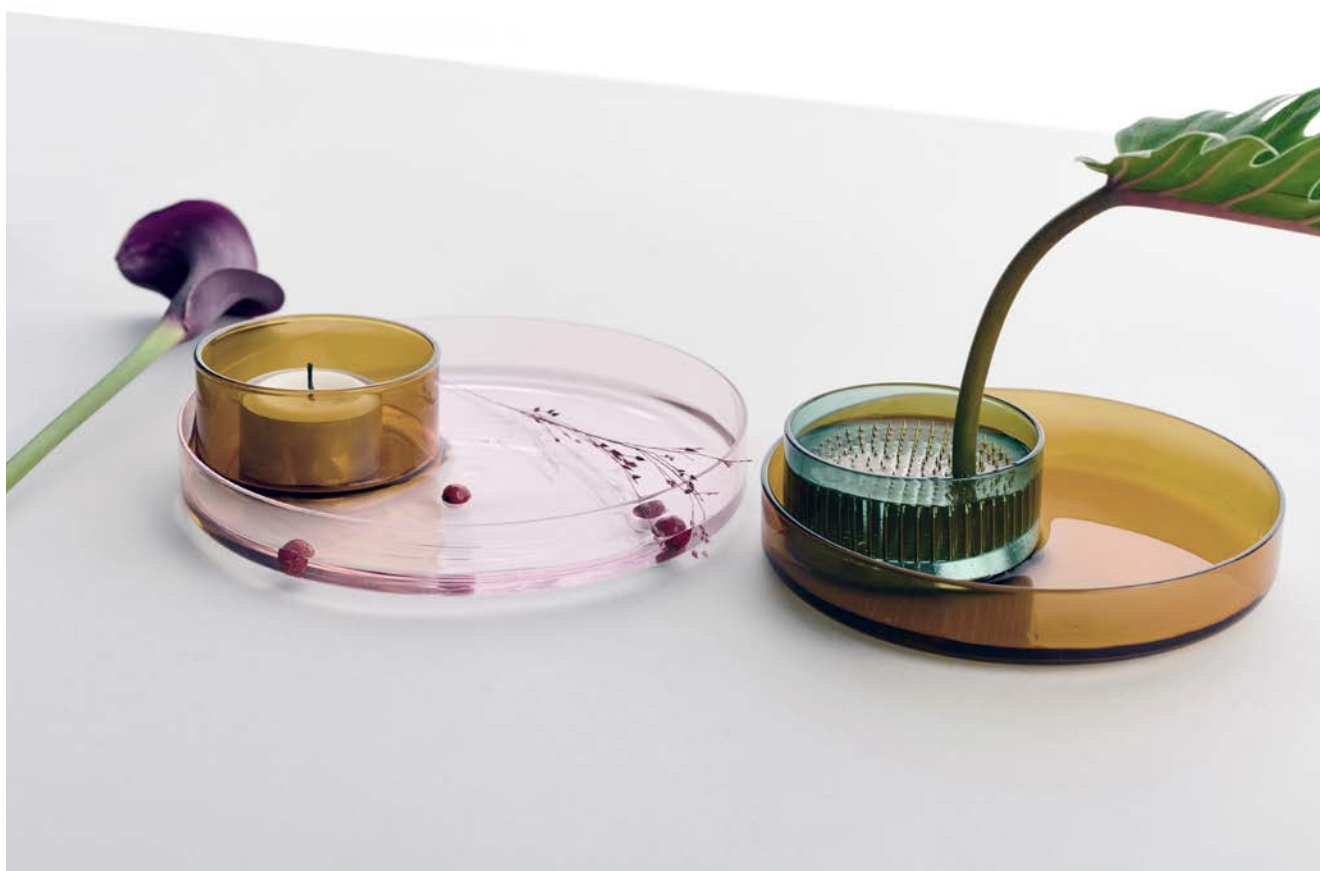

cm H 12 ø 10
inch H 4,72 ø 3,94

313.096
tealight 1 cand.
blue

cm H 12 ø 10
inch H 4,72 ø 3,94

KENZAN

Denis

Guidone

DECORATING

Collection