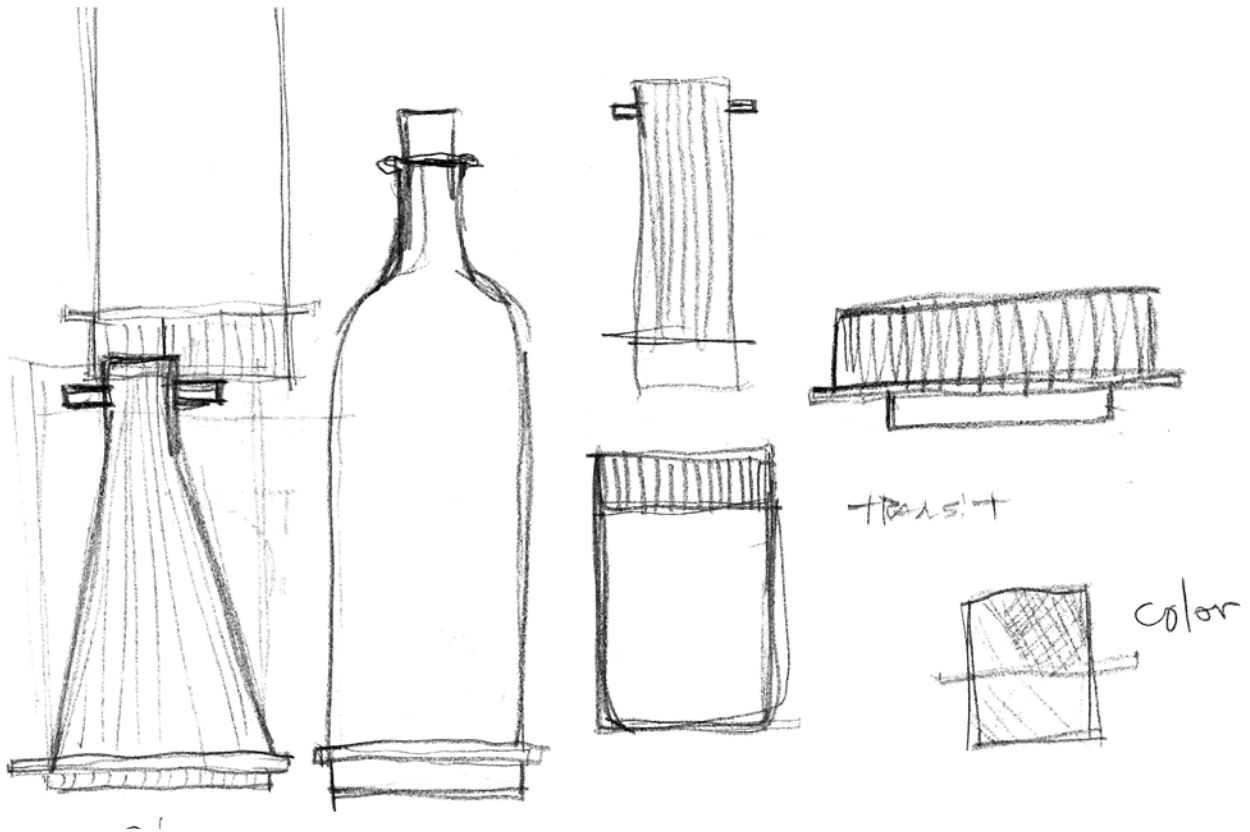

Collection

TRANSIT

Design

Tsukasa

Goto

handmade and
lampworked,
borosilicate glass

Dishwasher safe
at low temperatures
(40 ° recommended).

cm H 5 ø 5
inch H 1,97 ø 1,97
cl 9 - oz 3

cm H 5 ø 6
inch H 1,97 ø 2,36
cl 14 - oz 4.7

cm H 5 ø 10
inch H 1,97 ø 3,94
cl 30 - oz 10.1