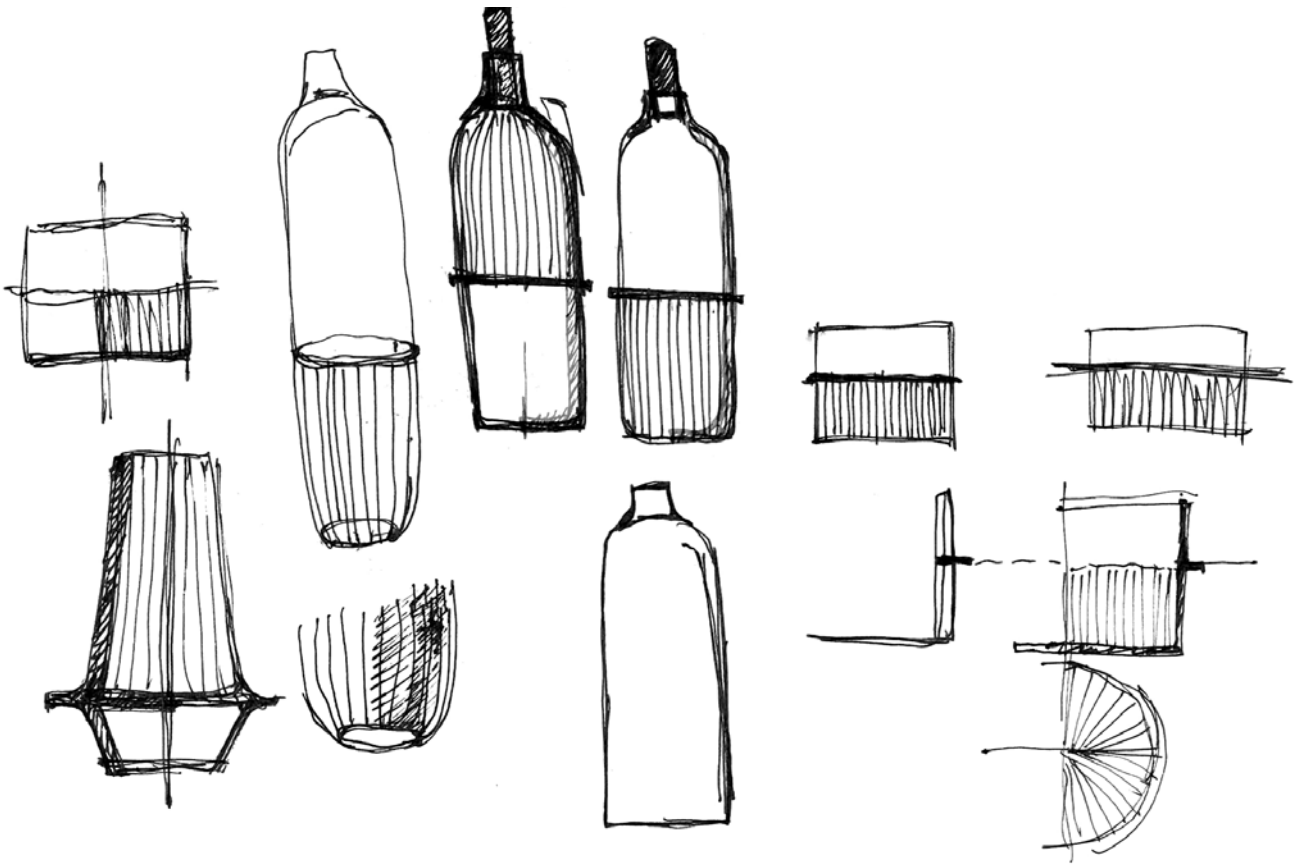

Collection

TRANSIT

Design

Tsukasa

Goto

handmade and
lampworked, borosilicate
glass

Dishwasher safe
at low temperatures
(40 ° recommended).

312.085
coffee cup

cm H 5 ø 6
inch H 1,97 ø 2,36
cl 14 - oz 4.7

312.084
shot

cm H 5 ø 5
inch H 1,97 ø 1,97
cl 9 - oz 3

312.086
bowl

cm H 5 ø 10
inch H 1,97 ø 3,94
cl 30 - oz 10.1

cm H 5 ø 8
inch H 1,97 ø 3,15
cl 20 - oz 6.8

cm H 9,5 ø 7
inch H 3,74 ø 2,76
cl 36 - oz 12.2

cm H 18,5 ø 4
inch H 7,28 ø 1,57
cl 20 - oz 6.8

cm H 29,5 ø 8
inch H 11,61 ø 3,15
cl 110 - oz 37.2