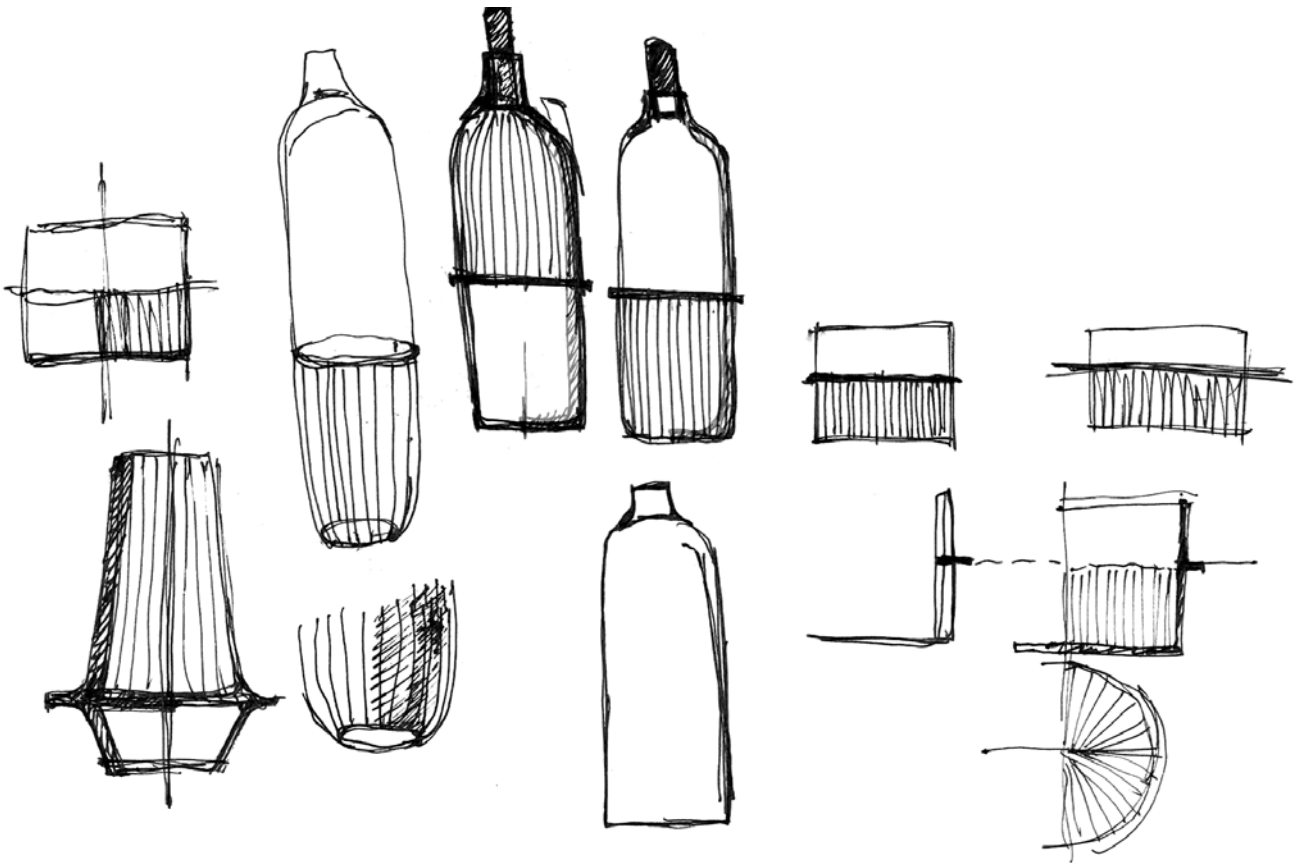

Collection

TRANSIT

Design

Tsukasa

Goto

handmade and
lampworked, borosilicate
glass

Dishwasher safe
at low temperatures
(40 ° recommended).

312.085
coffee cup

cm H 5 ø 6
inch H 1,97 ø 2,36
cl 14 - oz 4.7

312.084
shot

cm H 5 ø 5
inch H 1,97 ø 1,97
cl 9 - oz 3

312.086
bowl

cm H 5 ø 10
inch H 1,97 ø 3,94
cl 30 - oz 10.1

cm H 5 ø 8
inch H 1,97 ø 3,15
cl 20 - oz 6.8

cm H 9,5 ø 7
inch H 3,74 ø 2,76
cl 36 - oz 12.2

cm H 18,5 ø 4
inch H 7,28 ø 1,57
cl 20 - oz 6.8

cm H 29,5 ø 8
inch H 11,61 ø 3,15
cl 110 - oz 37.2