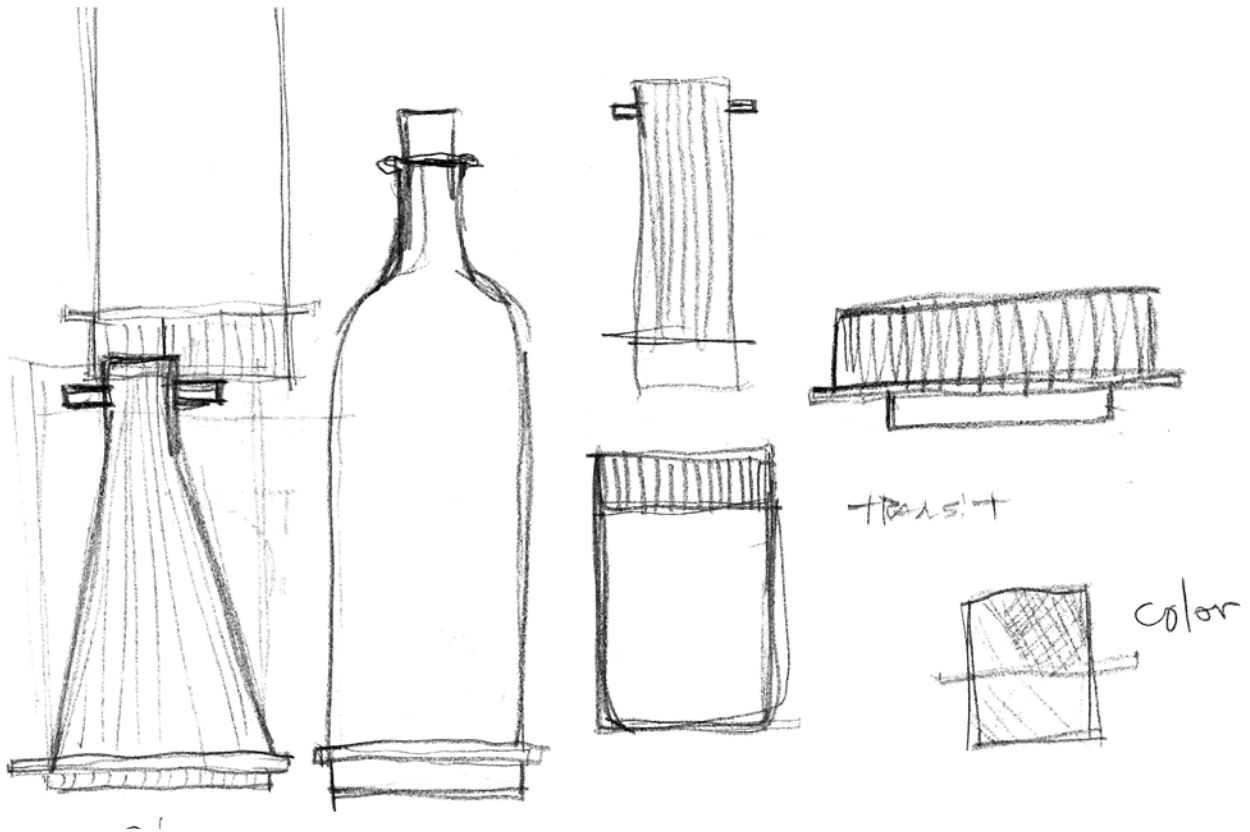

Collection

TRANSIT

Design

Tsukasa Goto

handmade and
lampworked,
borosilicate glass

Dishwasher safe
at low temperatures
(40 ° recommended).

cm H 5 ø 5
inch H 1,97 ø 1,97
cl 9 - oz 3

cm H 5 ø 6
inch H 1,97 ø 2,36
cl 14 - oz 4.7

cm H 5 ø 10
inch H 1,97 ø 3,94
cl 30 - oz 10.1