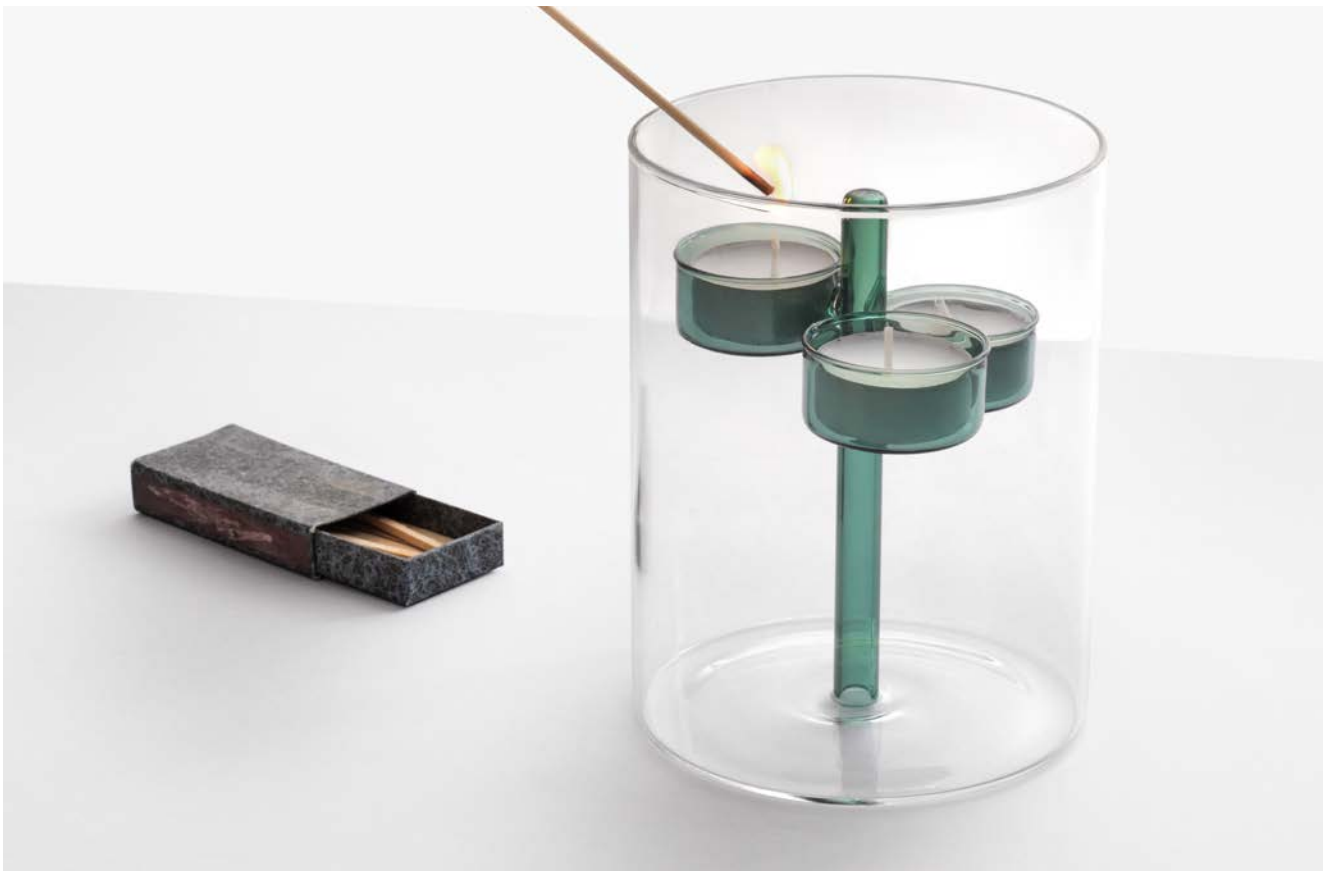

Collection

IRIS

Design

Lina Obregón

handmade and
lampworked,
borosilicate glass

Hand wash recommended.

cm H 20 ø 11
inch H 7,87 ø 4,33

cm H 25 ø 11
inch H 9,84 ø 4,33

cm H 15,5 ø 12
inch H 6,1 ø 4,72

cm H 15,5 ø 12
inch H 6,1 ø 4,72

cm H 12 ø 10
inch H 4,72 ø 3,94

cm H 12 ø 10
inch H 4,72 ø 3,94

cm H 12 ø 10
inch H 4,72 ø 3,94