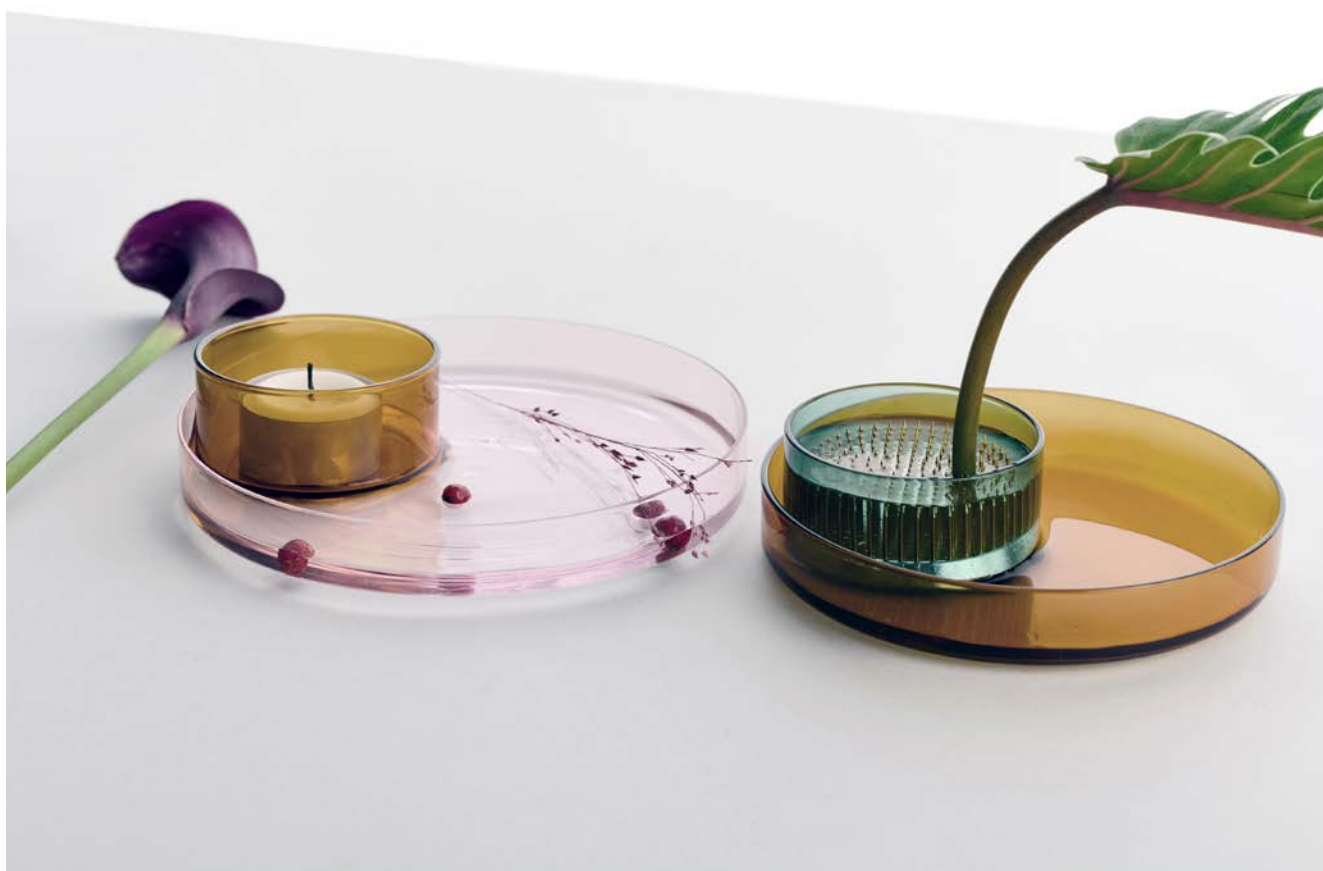

KENZAN

Denis

Guidone