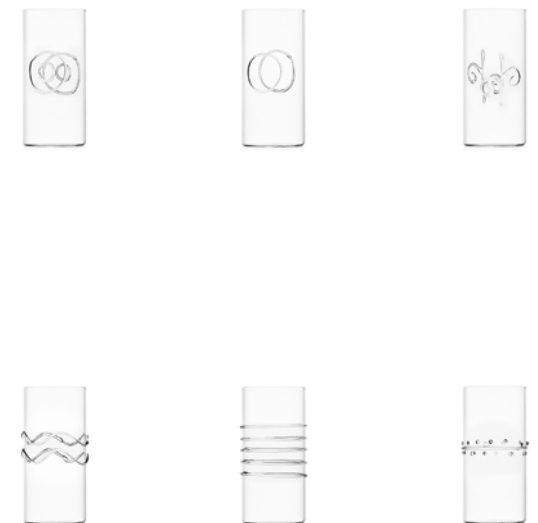

Collection

DECÒ

Design

Forti e di Loreto

handmade and  
lampworked,  
borosilicate glass

Dishwasher safe  
at low temperatures  
(40 ° recommended).

312.301  
set 6 pcs  
long drink assorted

cm H 14 ø 6,5  
inch H 5,51 ø 2,56  
cl 40 - oz 13.5