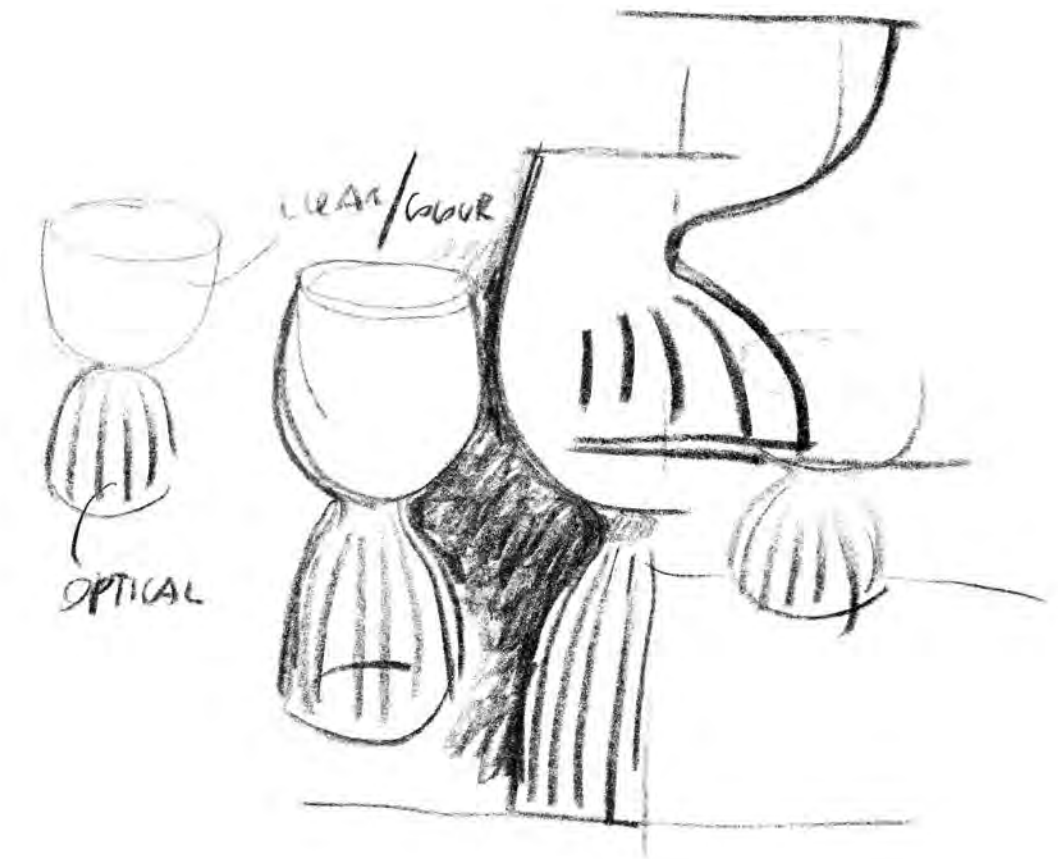

TUTÙ COLORE

mist-o

TABLEWARE

Collection

TUTÙ COLORE

Design
mist-o

handmade and
lampworked, borosilicate
glass

Dishwasher safe
at low temperatures
(40 ° recommended).

312.038-C bowl/water amber	312.037-C flute pink	312.036-C red wines smoke
cm H 11 ø 9,5 inch H 4,33 ø 3,74 cl 28 - oz 9.5	cm H 20 ø 5,5 inch H 7,87 ø 2,17 cl 25 - oz 8.5	cm H 16,5 ø 7,5 inch H 6,5 ø 2,95 cl 60 - oz 20.3