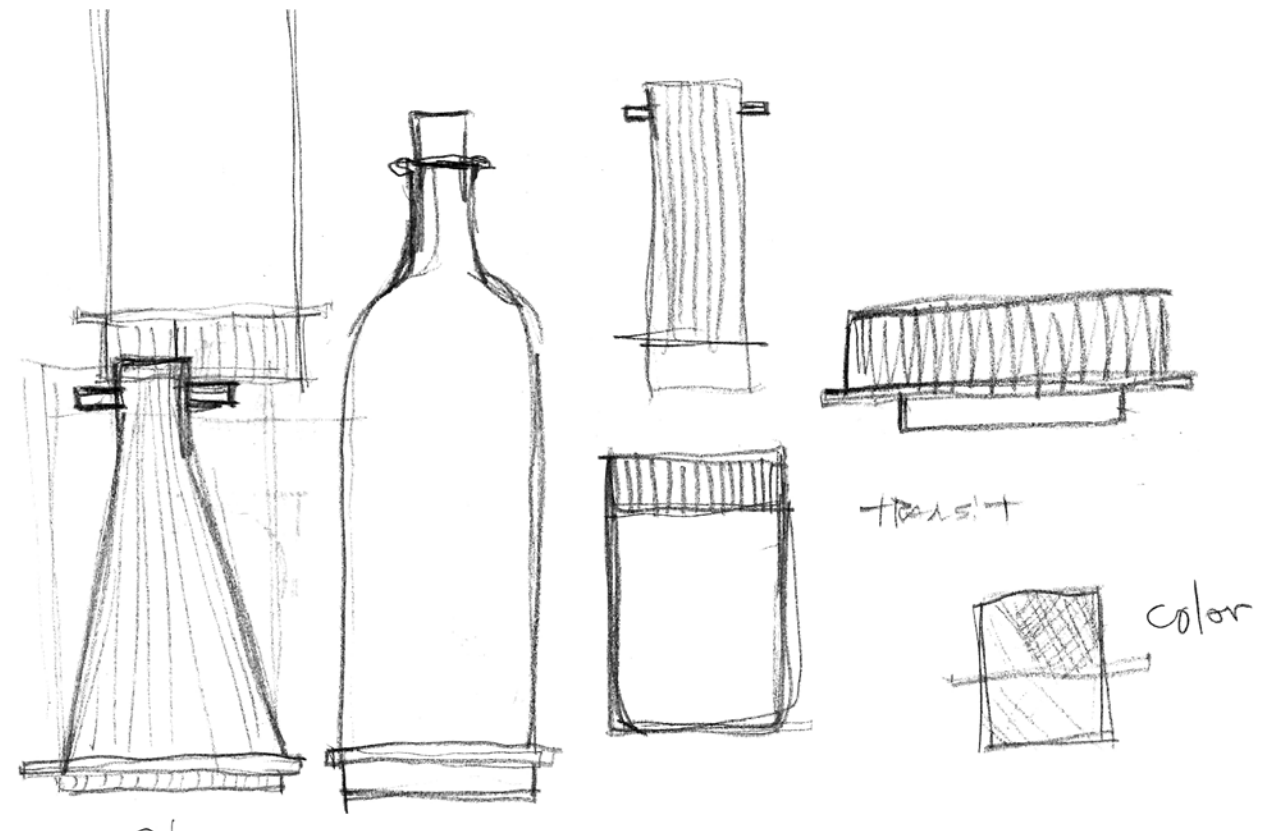

TEA AND COFFEE

Collection

TRANSIT

Design

Tsukasa

Goto

handmade and
lampworked,
borosilicate glass

Dishwasher safe
at low temperatures
(40 ° recommended).

cm H 5 ø 5
inch H 1,97 ø 1,97
cl 9 - oz 3

cm H 5 ø 6
inch H 1,97 ø 2,36
cl 14 - oz 4.7

cm H 5 ø 10
inch H 1,97 ø 3,94
cl 30 - oz 10.1