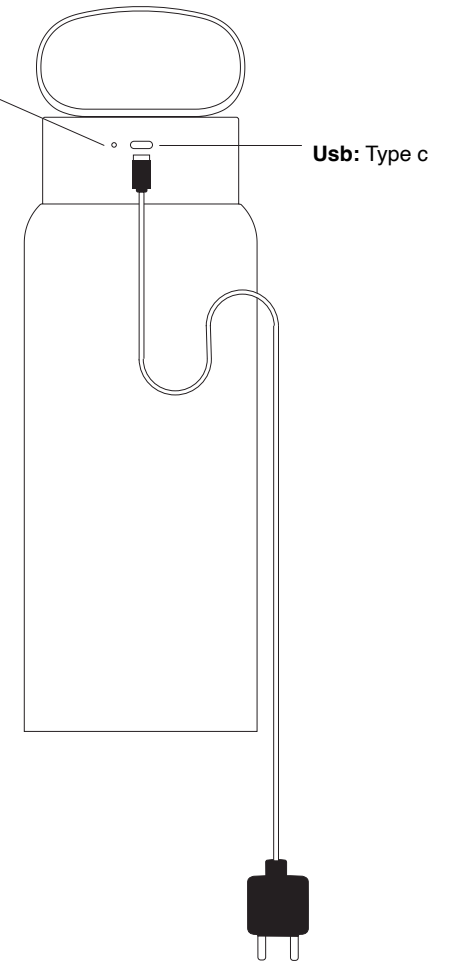

**390.013**  
Lamp clear  
glass-gold  
aluminum

cm H 29,5 ø 9,5  
inch H 11,61 ø  
3,74

NG THE SENSES

**Switch**  
\_ON / OF  
\_3 steps brightness

**Charge indicator:**  
When charge,  
red light on.  
When full charge,  
green light on.