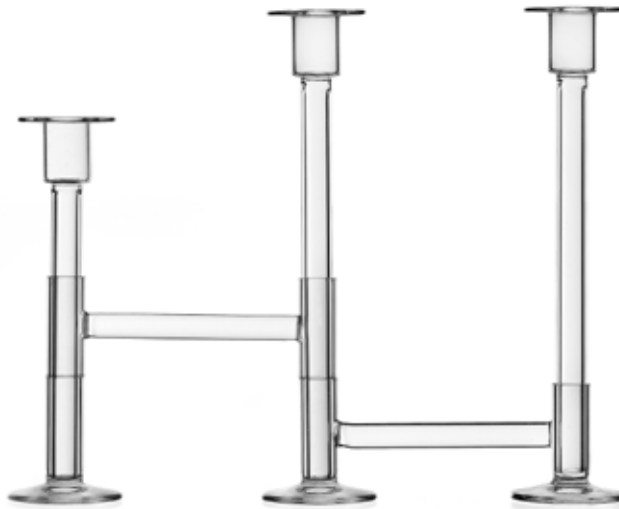

370.306
perfumer M
cm H 14,5 Ø 9
inch H 5,71 ø 3,54
cl 40 - oz 13.5

370.307
perfumer L
cm H 18,5 Ø 11
inch H 7,28 ø 4,33
cl 100 - oz 33.8

Helios

Decorating

handmade and lampworked, borosilicate glass

Decorating